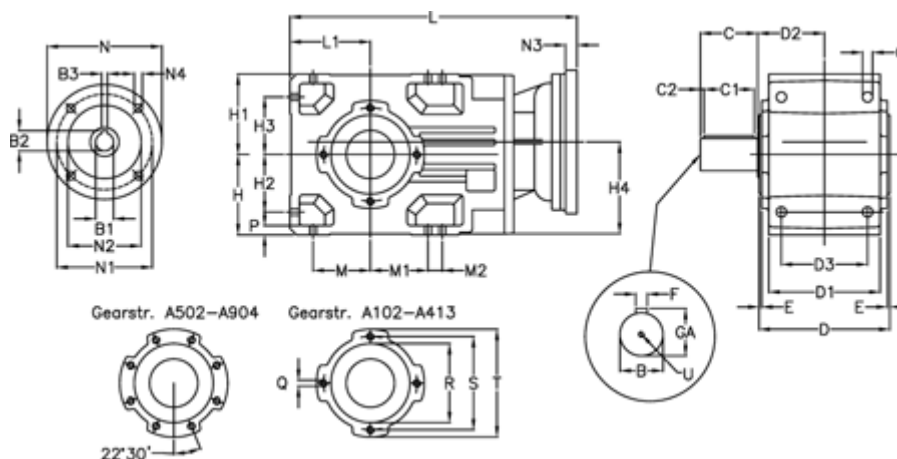

Article number: 29600200841240
 Description: Bevel helical gearbox
 A202UR-8,4-P100B5

Measures

B = 30	D1 = 110	H1 = 80	M2 = 0	Q = M8x15
B1 = 28	D2 = 73.0	H2 = 60	N = 250	R = 95
B2 = 31.3	D3 = 90	H3 = 60	N1 = 215	S = 115
B3 = 8	Description = A202UR-xx-P100 B5	H4 = 93.0	N2 = 180	T = 140
C = 60	E = 3.0	L = 335.5	N3 = -	U = M10x22
C1 = 50	F = 10	L1 = 80	N4 = M12x16	
C2 = 5.0	GA = 33	M = 60	O = 9.5	
D = 136	H = 80	M1 = 60	P = 9	